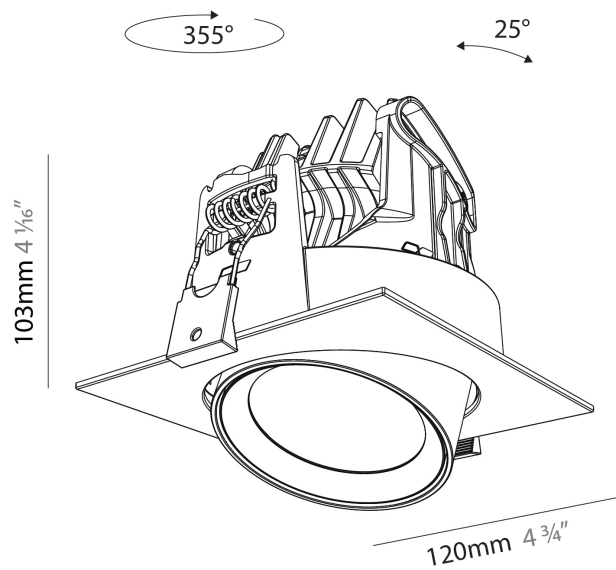

PHYSICAL

Aperture Sizes - Downlights: 2"
Shape: Cylinder
Diameter (mm): 120
Diameter (in): 4 3/4
Length (mm): 120
Length (in): 4 3/4
Height (mm): 105
Height (in): 4 1/8
Min. Recessing Depth (mm): 120
Min. Recessing Depth (in): 4 3/4
Weight (kg): 0.665
Diffuser: Lens Pack - No Lens / Opal / Linear Spread Lens / Honeycomb / Spread Lens
Fixture Finish: SSR / BKV / CWI / CRY / HAB / UFT / ITA / RUA / FTG / MYG / LOD / PUS / FRO / FUP / KIA / POP / BLS / SPG / MEY / GOH / CHC / COM / ABZ / JAG / OBR / MOS / ROR
Fixture Material: Aluminum
Cut-out Measurements: Dia. 112mm / 4 7/16"

ELECTRICAL

Lamp Type: LED (Zhaga Standard)
Input Wattage (W): 27.3
Total Output Wattage (W): 24.5
Dimming: Tri-Mode (Non-Dimming and Phase Dimming (120Vac only) and 0-10V Dimming)
Driver Included: No
Driver Location: Recessed Housing
Driver Type: Constant Current - Universal
Driver Class: Class 2
Input Voltage (V): 120 - 277
Constant Current (MA): 700

LED

Color Temperature (°K): 2700 / 3000 / 3500 / 4000
Max. Delivered Lumen (lm): 2434 / 2534 / 2643 / 2768
Nominal Lumen (lm): 2788 / 2903 / 3027 / 3170
CRI: >90 CRI
Lamp Life (hrs): 50000

OPTICAL

Reflector°: 20 / 32 / 54
Adjustability: Rotational 350° / Tilt 25°

RATINGS AND CERTIFICATIONS

Certified By: CSA Certified to UL and CSA Standards
IP rating: IP20